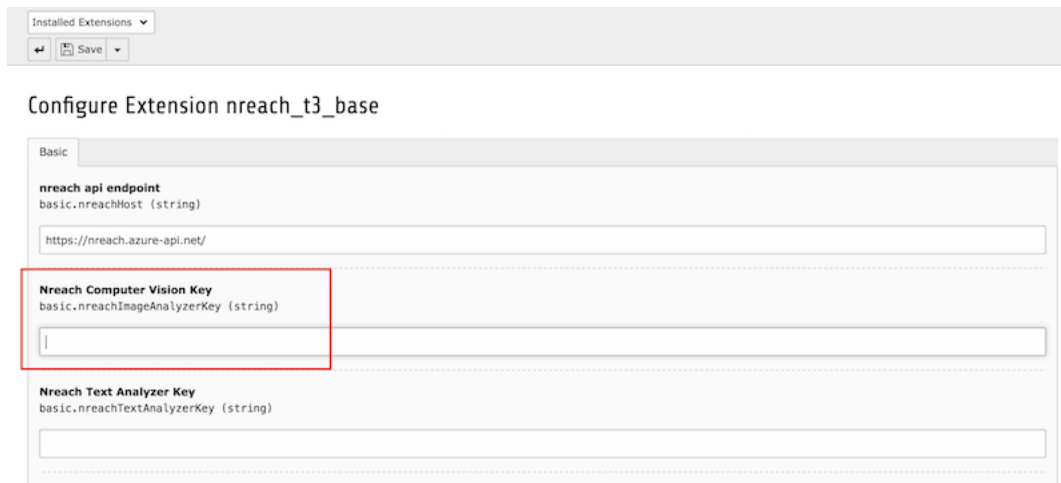

3. Insert your key from the product signup.

4. Goto some image inside the filelist and click the nreach buttons.

(Default) [x] Save

Edit File Metadata "example_image6.jpg" on root level

General Metadata Camera Data Language Access Categories