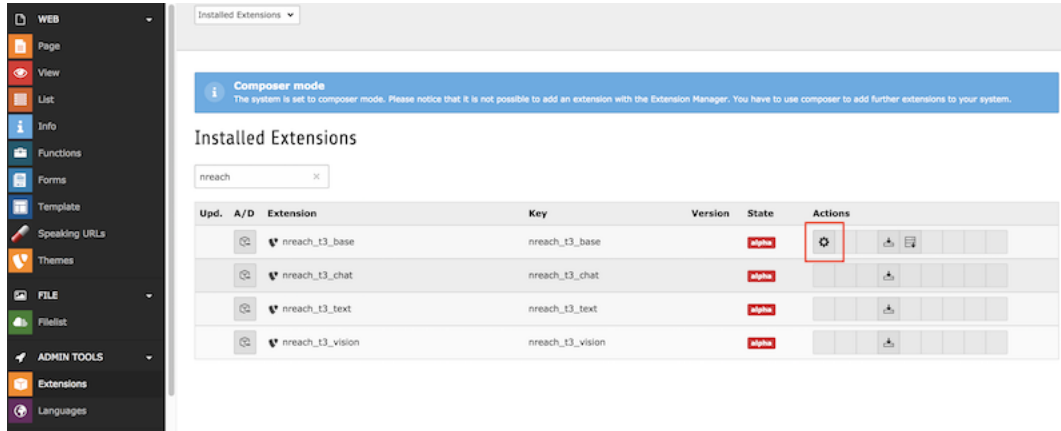

powered by  dkd

4. Confirm your subscription.

TYPO3 Configuration

1. Install our extension and dependencies.

```
composer require nreach/nreach-t3-vision
```

2. Goto your TYPO3 backend and open the extension configuration.

3. Insert your key from the product signup.

4. Goto some image inside the filelist and click the nreach buttons.

(Default) [x] Save

Edit File Metadata "example_image6.jpg" on root level

General Metadata Camera Data Language Access Categories